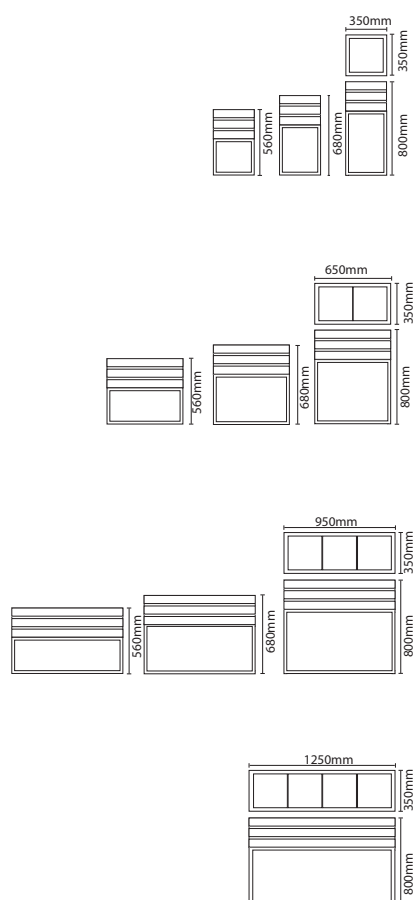

PRODUCT	SIZE MM	LINER 29cm	ALUMINIUM (Indoor / Outdoor / Coastal use)		
			CODE	FINISH	
RIBBED					
	WITH LINERS				
	Size: 350mm x 350mm				
	560(h) x 350(l) x 350(w) mm	1x	DR8021PC-*	POWDER COATED *Colours	
	680(h) x 350(l) x 350(w) mm		DR8031PC-*		
	800(h) x 350(l) x 350(w) mm		DR8051PC-*		
	Size: 650mm x 350mm				
	560(h) x 650(l) x 350(w) mm	2x	DR8025PC-*		
	680(h) x 650(l) x 350(w) mm		DR8035PC-*		
	800(h) x 650(l) x 350(w) mm		DR8055PC-*		
	Size: 950mm x 350mm				
	560(h) x 950(l) x 350(w) mm	3x	DR8028PC-*		
	680(h) x 950(l) x 350(w) mm		DR8038PC-*		
800(h) x 950(l) x 350(w) mm		DR8058PC-*			
Size: 1250mm x 350mm					
800(h) x 1250(l) x 350(w) mm	4x	DR8059PC-*