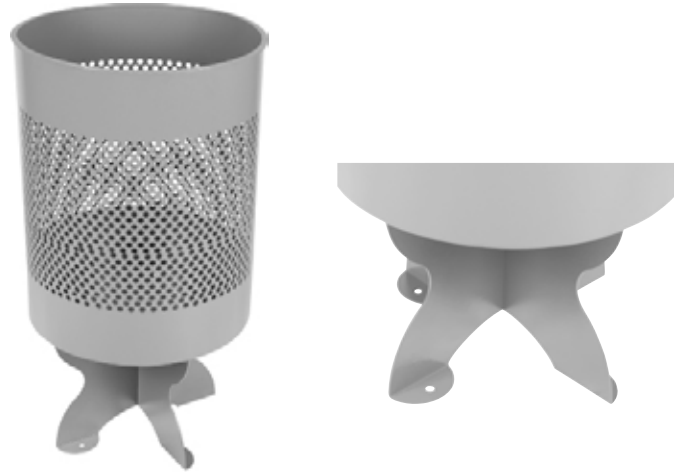

CYLINDER EXTERIOR

LITTER BIN

	SIZE	Inner	INDOOR		INDOOR / OUTDOOR					
			STAINLESS STEEL 430		STAINLESS STEEL 304		3CR12		MILD STEEL *	
			Code	Finish	Code	Finish	Code	Finish	Code	Finish
CYLINDER EXTERIOR										
	760mm(h) x 395mm(d) <i>Bin Height: 500mm with 260mm legs</i>	N/A	CLE2141S	S = SATIN	CLE2241S	S = SATIN	CLE2541PC-*	PC = POWDER COATED *Colours	CLE2641PC-*	PC = POWDER COATED *Colours
	800mm(h) x 450mm(d) <i>Bin Height: 540mm with 260mm legs</i>		CLE2152S		CLE2252S		CLE2552PC-*		CLE2652PC-*	
Standard lid included - special lids available at surcharge			No inner required			Branding options available				
Special sizes, other materials and marine grade stainless steel 316 available on request										

STANDARD FINISHES:	*POWDER COATED COLOUR OPTIONS - SEE BELOW COLOUR OPTIONS AND RELEVANT COLOUR CODES:
S-SATIN B-BRUSHED M-MIRROR	*A-BLACK *B-BRONZE *C-WHITE *D-LIGHT GREY *E-DARK GREY *F-BEIGE *G-SILVER
For more information please refer to our Terms & Conditions page or our website for full Terms & Conditions - www.allsorted.co.za