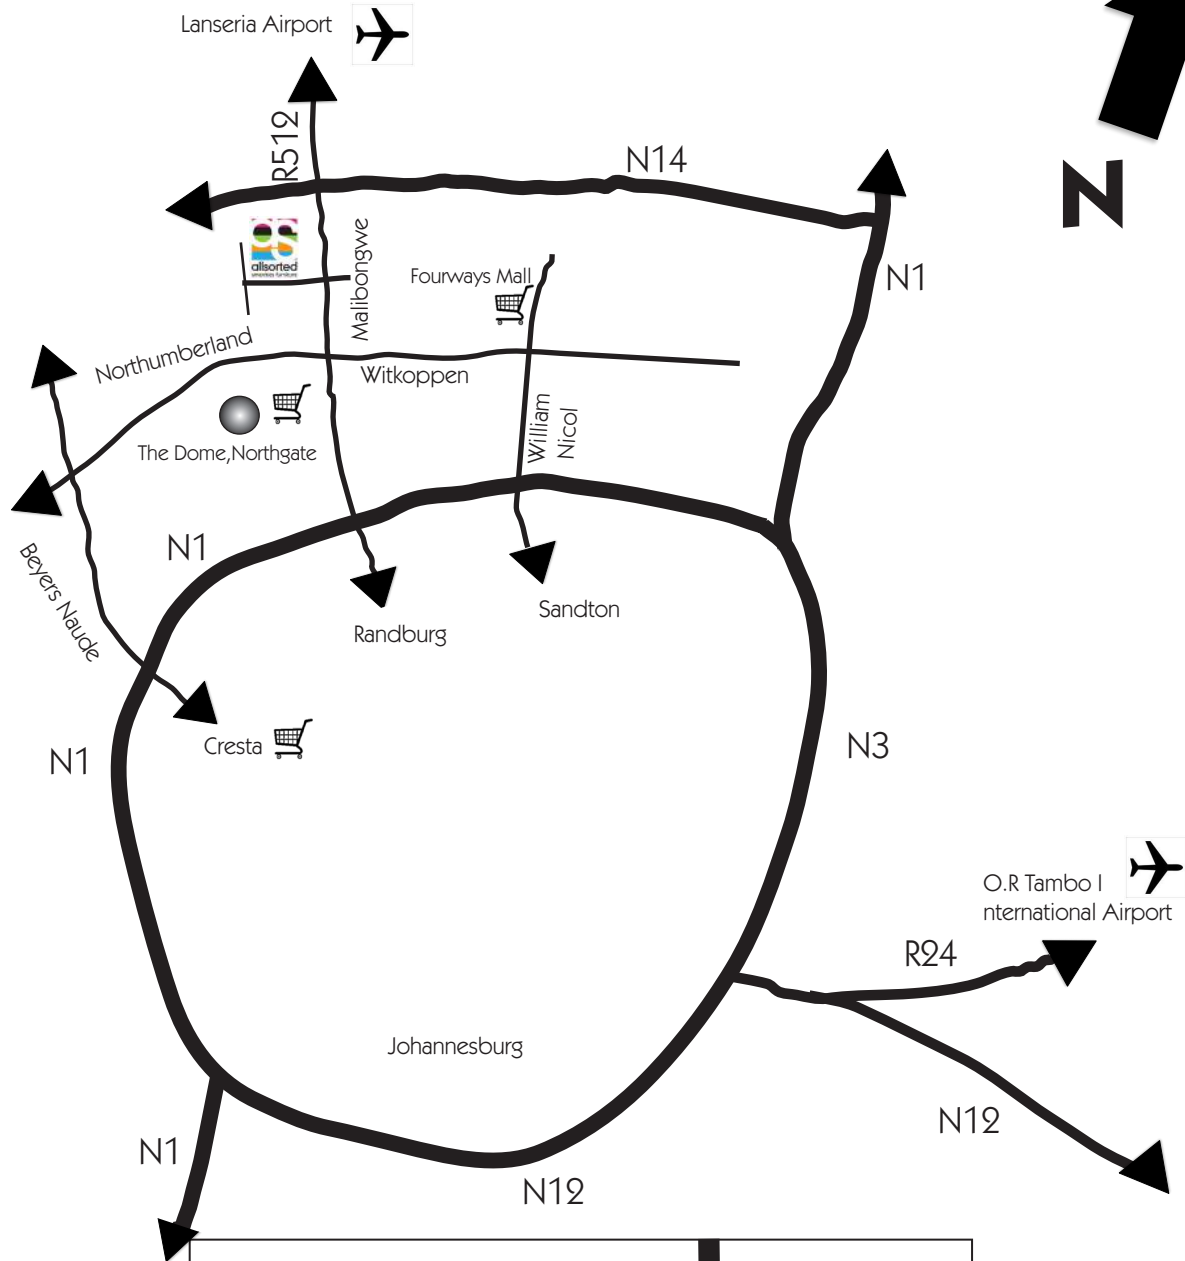

# FIND US

Unit 39  
Trevallyn  
Industrial Park  
Cnr River Road &  
Hyskraan Close  
Kya Sands

GPS Coordinates:  
26°1'42"S  
27°56'38"W