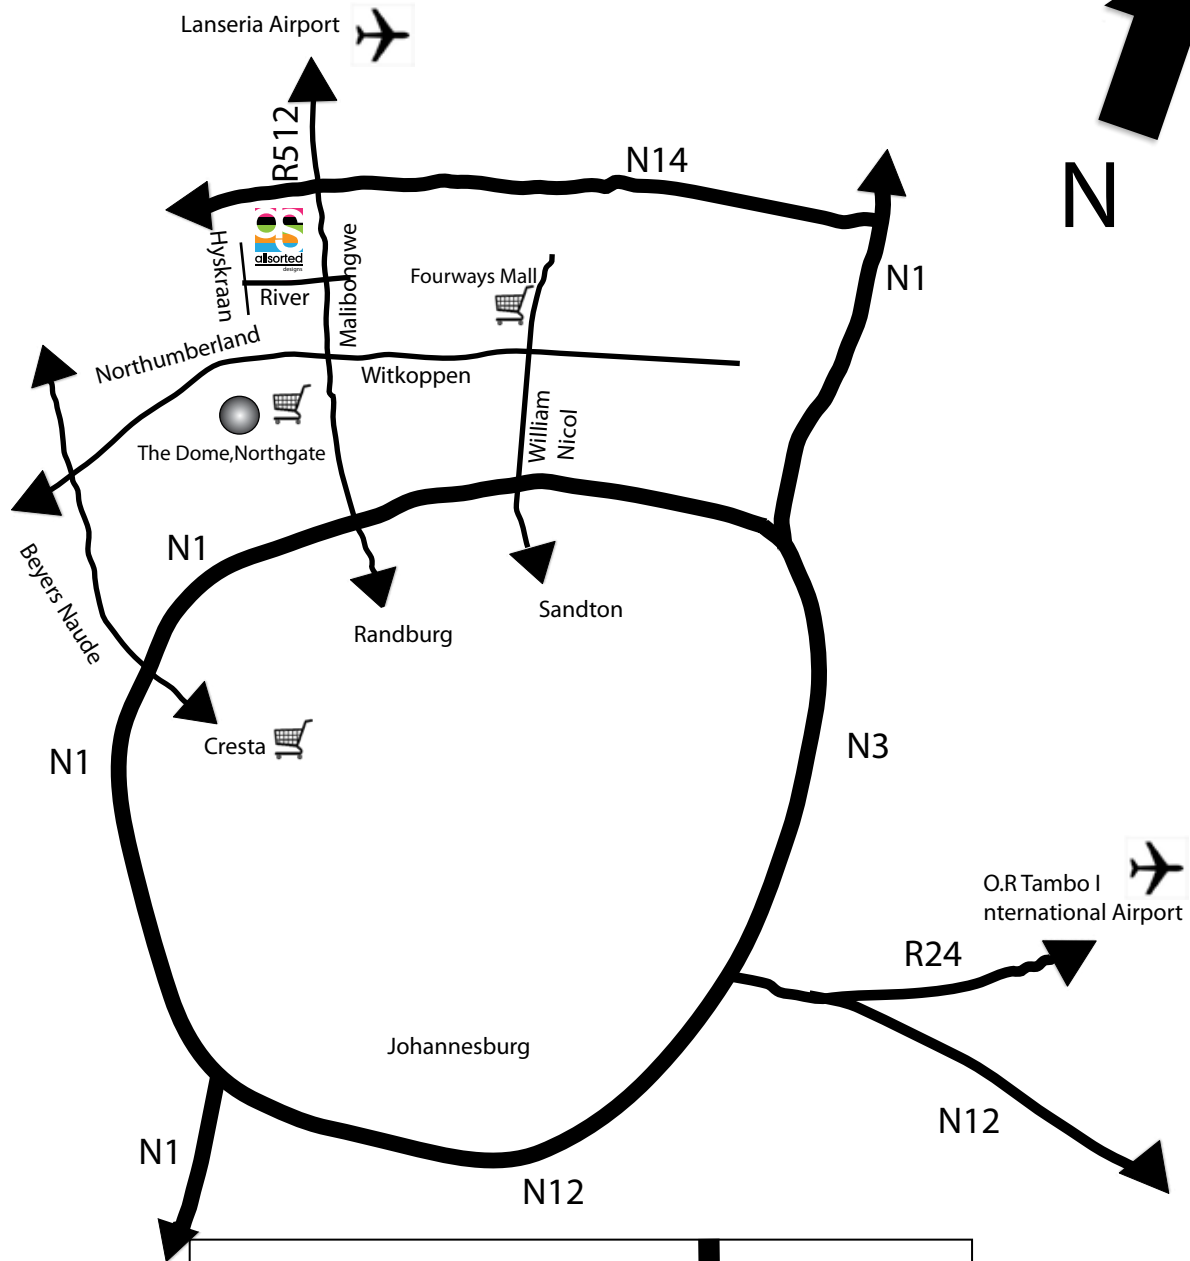

FIND US

Unit 39
Trevallyn
Industrial Park
Cnr River Road &
Hyskraan Close
Kya Sands

GPS Coordinates:
26°1'42"S
27°56'38"W

Hyskraan Close
River Road
Malibongwe